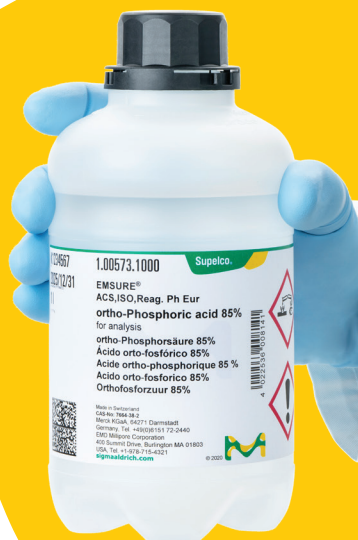

Supelco[®]
Analytical Products

MERCK

EASY GRIP FULL CONTROL

**NEW Ergonomic 1L HDPE bottle
for acids, bases and solvents**

- Ergonomic shape
- Easy pouring
- Safe handling
- Unbreakable material

Discover more